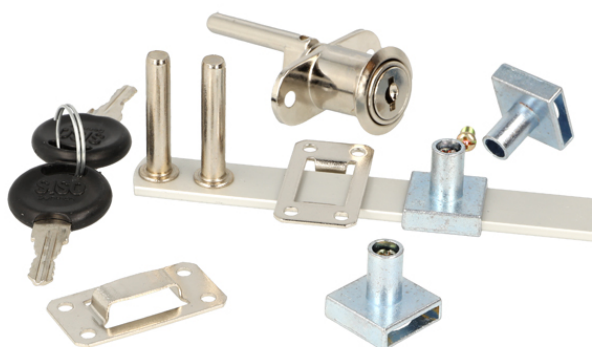

PRODUCT SHEET

Description:

Central Lock 1018/600mm, $\varnothing 16,5 \times 20$ mm, 40mm Tail, NPL,CK SISO, Complete W/1x600mm Locking Bar, 2xMetal Bar Guides &, 3x13mm Adjustable Pegs

Item number:

14.03.113-0

Units	Box	Carton	HS Code	Barcode
Pcs.	24	120	8301300000	
				5704866034760

SISO A/S

Mileparken 11
DK-2740 Skovlunde
Denmark
VAT: DK 24786013

Phone +45 45 830 900

www.siso.dk
siso@siso.dk

Danske Bank
Nytorv Branch
Copenhagen
SWIFT: DABADKKK

Account no.
4180 3112 112936
IBAN Account
DK7230003112112936