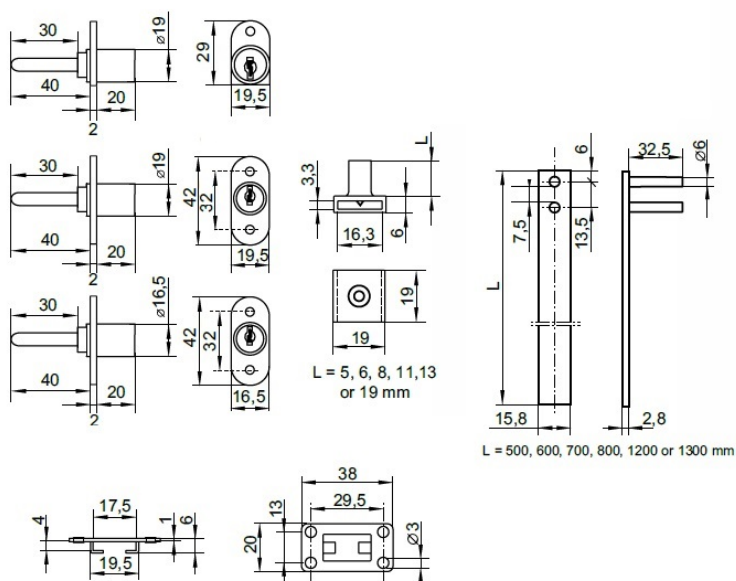

PRODUCT SHEET

Description:

Central Lock 1018/600mm, $\varnothing 16,5 \times 20$ mm, 40mm Tail, NPL,CK SISO, Complete W/1x600mm Locking Bar, 2xMetal Bar Guides &, 3x13mm Adjustable Pegs

Item number:

14.03.113-0

Units	Box	Carton	HS Code	Barcode
Pcs.	24	120	8301300000	
				5704866034760

SISO A/S

Mileparken 11
DK-2740 Skovlunde
Denmark
VAT: DK 24786013

Phone +45 45 830 900

www.siso.dk
siso@siso.dk

Danske Bank
Nytorv Branch
Copenhagen
SWIFT: DABADKKK

Account no.
4180 3112 112936
IBAN Account
DK7230003112112936